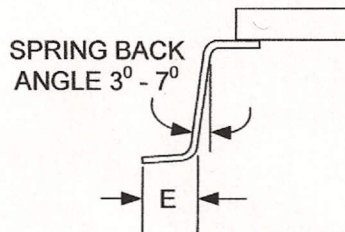

Package Type: Ceramic
 Lead Type: Flat
 Toe: Down 0° to 4°

OPTION 1 ☒

OPTION 1
 OPTION 2

OPTION 2 □
 JEDEC

SPRING BACK
 ANGLE 3° - 7°

	Dim.	Tolerance
A	.025	.005
C	.008	.002
D	1.110	.010
E	.050	.005
X		
F	.500	MAX
G	.012	.002
H	.012	.002
J	.023	.005
M	.912	.006
N	.708	MIN
N1	.204	MAX
PACKAGE LENGTH	Y	1.388 MAX
LEAD WIDTH	L	.010 MAX

PITCH	.025
# OF LEADS PER SIDE	50

100 Lead Maxwell –
 Bottom Brazed

ROBERT ANTONELLI
FANCORT INDUSTRIES, INC.
 31 Fairfield Place
 WEST CALDWELL, NJ 07006
 (973) 575-0610/ (973) 575-9234