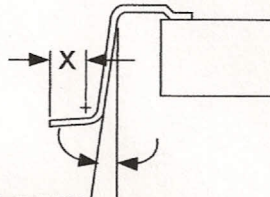

Package Type: Ceramic
 Lead Type: Flat
 Toe: Down 0° to 4°

OPTION 1 ☒

OPTION 1
 OPTION 2

OPTION 2 □
 JEDEC

SPRING BACK
 ANGLE 3° - 7°

	Dim.	Tolerance
A	.025	.005
C	.008	.002
D	1.110	.010
E	.050	.005
X		
F	.500	MAX
G	.012	.002
H	.012	.002
J	.023	.005
M	.912	.006
N	.708	MIN
N1	.204	MAX
PACKAGE LENGTH	Y	1.388 MAX
LEAD WIDTH	L	.010 MAX

PITCH	.025
# OF LEADS PER SIDE	50

100 Lead Maxwell –
 Bottom Brazed

ROBERT ANTONELLI
FANCORT INDUSTRIES, INC.
 31 Fairfield Place
 WEST CALDWELL, NJ 07006
 (973) 575-0610/ (973) 575-9234