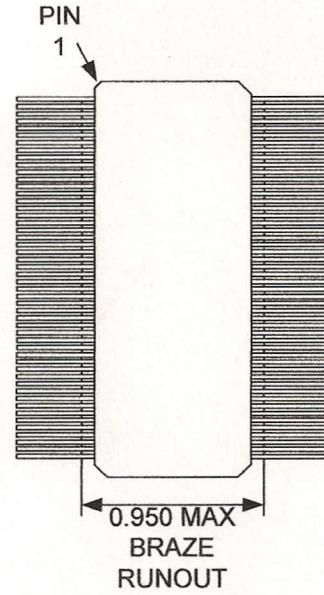

Package Type: Ceramic
 Lead Type: Flat
 Toe: Down 0° to 4°

OPTION 1 ☒

OPTION 1
 OPTION 2

OPTION 2 □
 JEDEC

SPRING BACK
 ANGLE 3° - 7°

	Dim.	Tolerance
A	.025	.005
C	.008	.002
D	1.110	.010
E	.050	.005
X		
F	.500	MAX
G	.012	.002
H	.012	.002
J	.023	.005
M	.912	.006
N	.708	MIN
N1	.204	MAX
PACKAGE LENGTH	Y	1.388 MAX
LEAD WIDTH	L	.010 MAX

PITCH	.025
# OF LEADS PER SIDE	50

100 Lead Maxwell –
 Bottom Brazed

ROBERT ANTONELLI
FANCORT INDUSTRIES, INC.
 31 Fairfield Place
 WEST CALDWELL, NJ 07006
 (973) 575-0610/ (973) 575-9234