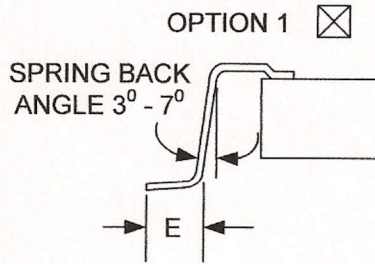

Package Type: Ceramic
 Lead Type: Flat Pack
 Toe: Up 0° to 4°

	Dim.	Tolerance
A	.025	.005
C	.010	MAX
D	1.205	.010
E	.050	.005
X		
F	.300	MAX
G	.012	.002
H	.012	.002
J	.270	MAX
M	1.005	MAX
N	.895	MAX
N1	.050	MAX
PACKAGE LENGTH	Y	.860
LEAD WIDTH	L	.022
PITCH		.040
# OF LEADS PER SIDE		20

40 Lead Flat Pack Maxwell -