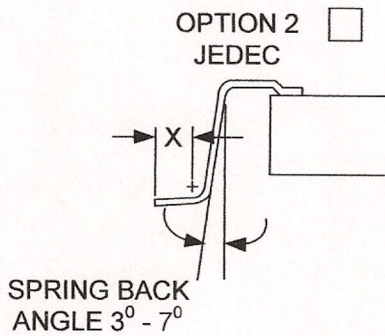

Package Type: Ceramic
 Lead Type: Flat Pack
 Toe: Up 0° to 4°

	Dim.	Tolerance
A	.025	.005
C	.010	MAX
D	1.205	.010
E	.050	.005
X		
F	.300	MAX
G	.012	.002
H	.012	.002
J	.270	MAX
M	1.005	MAX
N	.895	MAX
N1	.050	MAX
PACKAGE LENGTH	Y	.860
LEAD WIDTH	L	.022
PITCH		.040
# OF LEADS PER SIDE		20

40 Lead Flat Pack Maxwell -